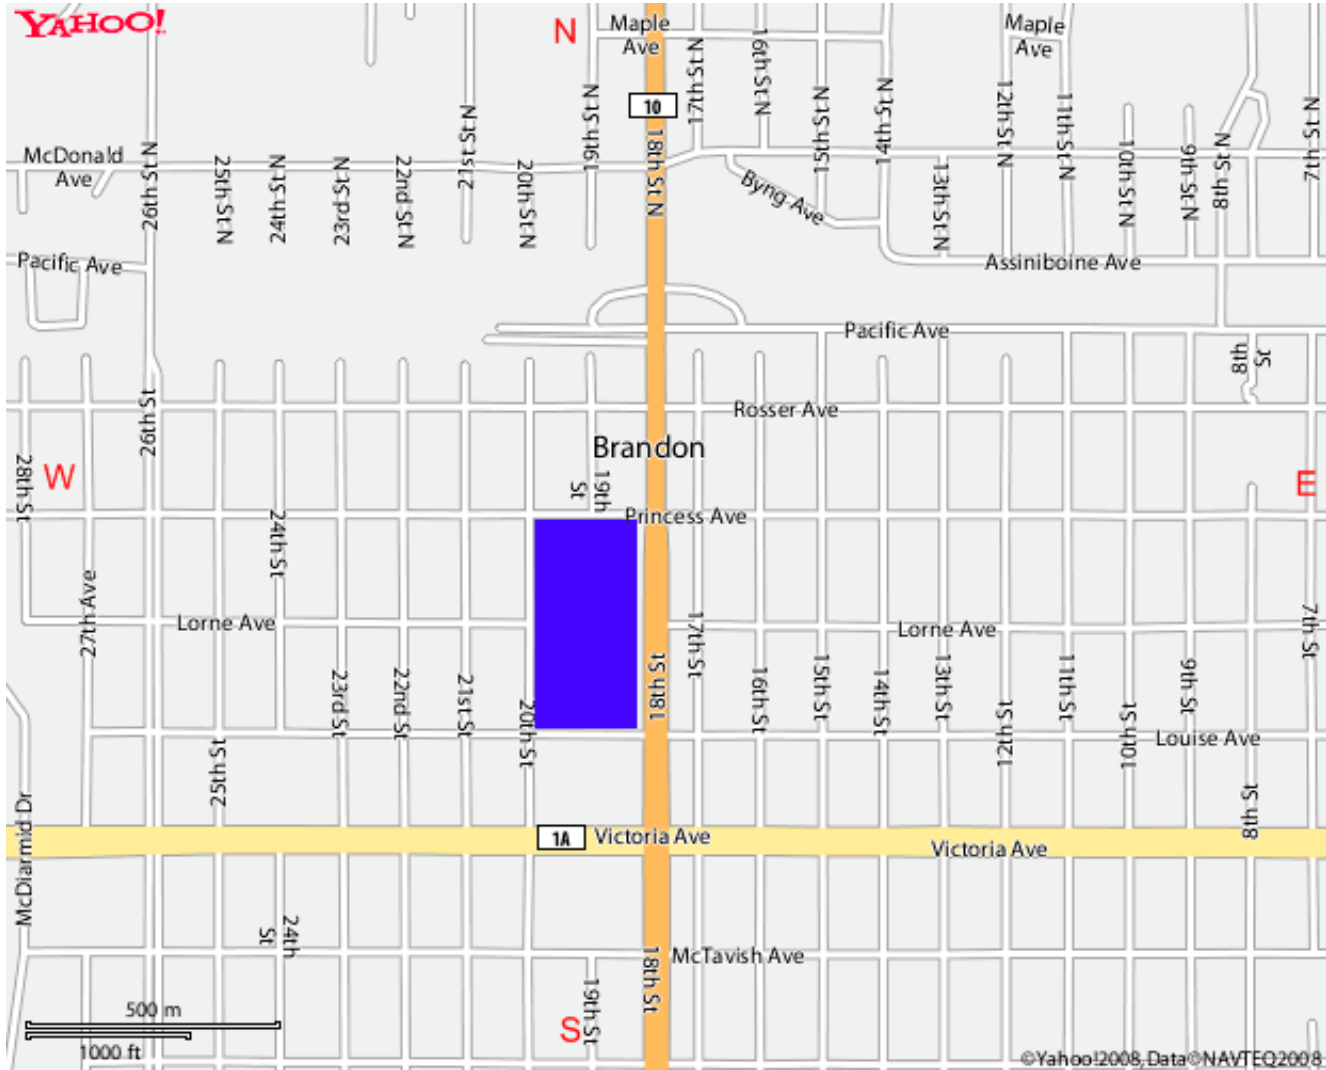

be you Brandon City Map

Canadian Undergraduate

Canadian Graduate

International Undergraduate

International Graduate

Adult Learners

Parents/Guardians

Guidance Counsellors

Brandon University is located on 18th Street (Hwy. 10), between Princess Avenue and Louise Avenue. There is metered parking in the front of campus and metered parking in lots #5 and #6 located on the corners of 20th Street and Princess Avenue.